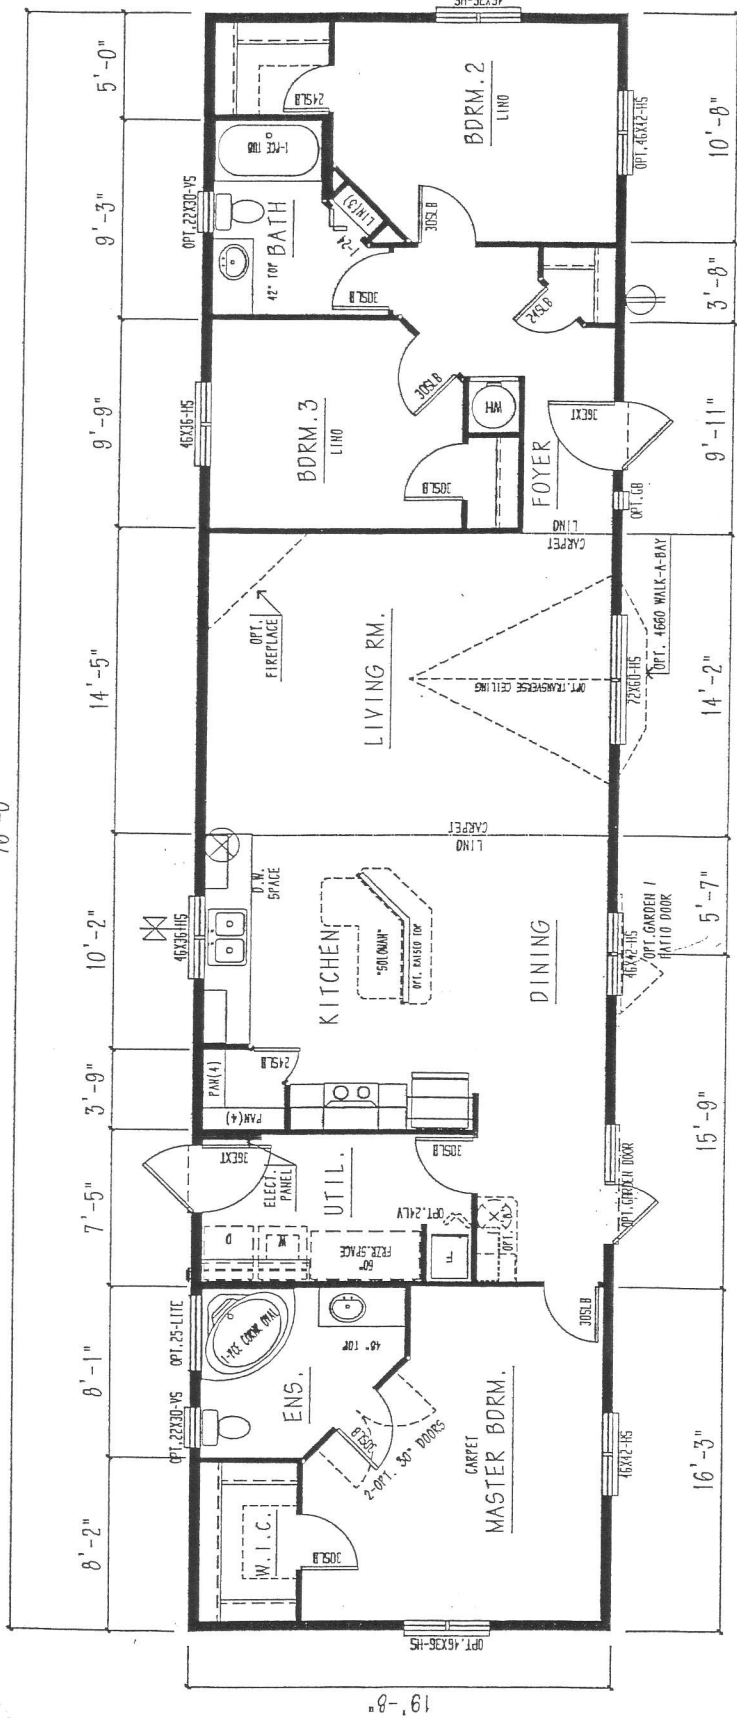

76'-0"

HITCH END

MODEL: 2076-168-09

Triple M Housing
 Custom Crafted for Life!

REVISED JAN. 6, 2009